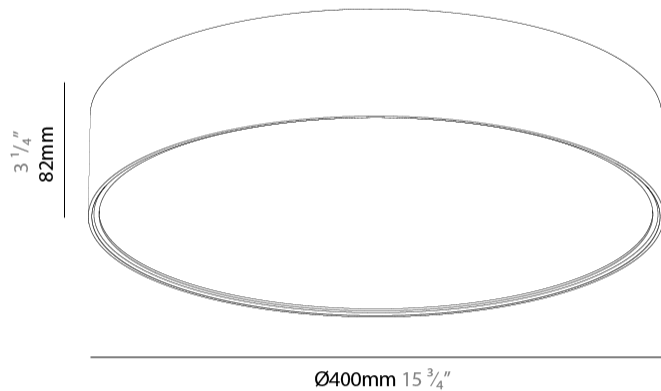

GENERAL

Series: Sign EVO
Partner: Prolicht
Division: Architectural
Installation: Surface
Product Type: Ceiling Surface
Mounting Location: Ceiling
Light Distribution: Direct

PHYSICAL

Shape: Round
Diameter (mm): 395
Diameter (in): 15 1/2
Height (mm): 82
Height (in): 3 1/4
Weight (kg): 4.2
Diffuser: PMMA - Opal / Microprism / Clear Microprism
Fixture Finish: SSR / BKV / CWI / CRY / HAB / UFT / ITA / RUA / FTG / MYG / LOD / PUS / FRO / FUP / KIA / POP / BLS / SPG / MEY / GOH / CHC / COM / ABZ / JAG / OBR / MOS / ROR
Fixture Material: PMMA / Extruded Aluminum / Steel

ELECTRICAL

Lamp Type: LED (Zhaga Standard)
Input Wattage (W): 26.5
Total Output Wattage (W): 22.7
Dimming: Tri-Mode (Non-Dimming and Phase Dimming (120Vac only) and 0-10V Dimming)
Driver Included: Yes
Driver Location: Integrated
Driver Type: Constant Current - Universal
Driver Class: Class 2
Input Voltage (V): 120
Constant Current (MA): 700mA
Upon Request: DALI Dimming / MATTER Dimming

LED

Color Temperature (°K): 2700 / 3000 / 3500 / 4000
Max. Delivered Lumen (lm): Max 4071
Nominal Lumen (lm): Max 4704
CRI: >90 CRI
Lamp Life (hrs): 50000

OPTICAL

RATINGS AND CERTIFICATIONS

Certified By: Certified for North American Standards
IP rating: IP40