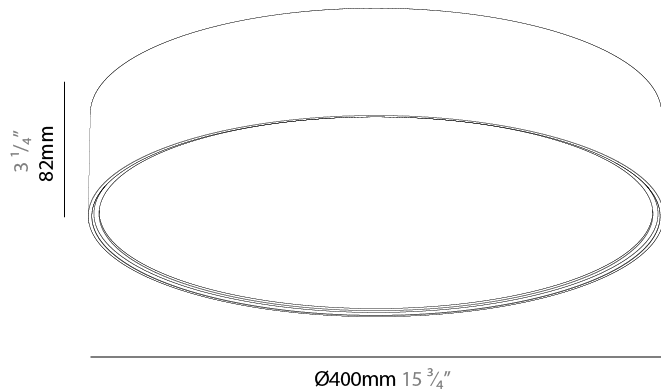

1. To build a product code in our configurator select the specify button on the base model # product page
2. To build a manual product code on this datasheet choose from the options listed below in blue font and add the suffix to the base model #

GENERAL

Series: Sign EVO
Partner: Prolicht
Division: Architectural
Installation: Surface
Product Type: Ceiling Surface
Mounting Location: Ceiling
Light Distribution: Direct

PHYSICAL

Shape: Round
Diameter (mm): 395
Diameter (in): 15 1/2
Height (mm): 82
Height (in): 3 1/4
Weight (kg): 4.2
Diffuser: [PMMA - Opal](#) / [Microprism](#) / [Clear Microprism](#)
Fixture Finish: [SSR / BKV / CWI / CRY / HAB / UFT / ITA / RUA / FTG / MYG / LOD / PUS / FRO / FUP / KIA / POP / BLS / SPG / MEY / GOH / CHC / COM / ABZ / JAG / OBR / MOS / ROR](#)
Fixture Material: [PMMA](#) / [Extruded Aluminum](#) / [Steel](#)

ELECTRICAL

Lamp Type: LED (Zhaga Standard)
Input Wattage (W): 10.3
Total Output Wattage (W): 9.1
Dimming: Non-Dimmable
Driver Included: Yes
Driver Location: Integrated
Driver Type: Constant Current - Universal
Driver Class: Class 2
Input Voltage (V): 120
Constant Current (MA): 700mA

LED

Color Temperature (*K): [2700](#) / [3000](#) / [3500](#) / [4000](#)
Max. Delivered Lumen (lm): Max 1616
Nominal Lumen (lm): Max 1868
CRI: >90 CRI
Lamp Life (hrs): 50000

OPTICAL

RATINGS AND CERTIFICATIONS

Certified By: Certified for North American Standards
IP rating: IP40
Glare Rating: ≤ 19